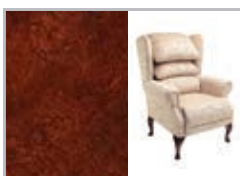

The Cannington Cosi Chair is a traditional fireside chair with elegant scroll arms and wings. With a zipped Waterfall Back design it offers adjustability in the neck, back and lumbar regions. The Cannington is made of birch wood and is available with Natural, Teak or Mahogany wooden Queen Anne style legs.

Main Features:

- Zipped Waterfall Back design for neck, back and lumbar support
- Pocket sprung seat base for super soft comfort
- Extra padded arm rests
- Traditional look
- Choice of Natural, Teak or Mahogany finish
- 2-Seater static sofa available on Made to order
- Matching footstool available on Made to order
- Other fabrics are available on Made to order

Spray Cocoa

Spray Jute

Matching 2-Seater static Sofa available

Natural Frame

Teak Frame

Mahogany Frame

Please note colours may vary slightly from the images shown.

Local Cosi Chair Retailer: