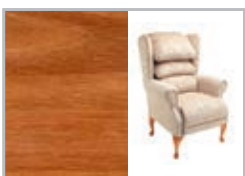

The Cannington Cosi Chair is a traditional fireside chair with elegant scroll arms and wings. With a zipped Waterfall Back design it offers adjustability in the neck, back and lumbar regions. The Cannington is made of birch wood and is available with Natural, Teak or Mahogany wooden Queen Anne style legs.

Main Features:

- Zipped Waterfall Back design for neck, back and lumbar support
- Pocket sprung seat base for super soft comfort
- Extra padded arm rests
- Traditional look
- Choice of Natural, Teak or Mahogany finish
- 2-Seater static sofa available on Made to order
- Matching footstool available on Made to order
- Other fabrics are available on Made to order

Spray Cocoa

Spray Jute

Matching 2-Seater static Sofa available

Natural Frame

Teak Frame

Mahogany Frame

Please note colours may vary slightly from the images shown.

Local Cosi Chair Retailer: