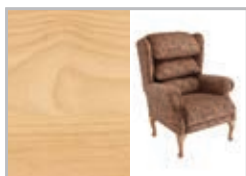

Choose our furniture with confidence - All fireside armchairs & sofas are tested by FIRA - The leading authority in furniture safety by design.

Cannington Size Guide:

	Small	Medium	Large
Seat height	45.7cm / 18"	50.8cm / 20"	53.3cm / 21"
Seat width	48.2cm / 19"	50.8cm / 20"	55.9cm / 22"
Seat depth	45.7cm / 18"	50.8cm / 20"	53.3cm / 21"
Arm height	20.3cm / 8"	20.3cm / 8"	20.3cm / 8"
Back height	63.5cm / 25"	66cm / 26"	68.6cm / 27"
Overall width	77.5cm / 30½"	81.9cm / 32¼"	86.4cm / 34"
Overall height	106.7cm / 42"	110.5cm / 43½"	116.8cm / 46"
Weight limit	25 stone / 158.8kgs	25 stone / 158.8kgs	25 stone / 158.8kgs

The Cannington Cosi Chair is a traditional fireside chair with elegant scroll arms and wings. With a zipped Waterfall Back design it offers adjustability in the neck, back and lumbar regions. The Cannington is made of birch wood and is available with Natural, Teak or Mahogany wooden Queen Anne style legs.

Main Features:

- Zipped Waterfall Back design for neck, back and lumbar support
- Pocket sprung seat base for super soft comfort
- Extra padded arm rests
- Traditional look
- Choice of Natural, Teak or Mahogany finish
- 2-Seater static sofa available on Made to order
- Matching footstool available on Made to order
- Other fabrics are available on Made to order

Spray Cocoa

Spray Jute

Matching 2-Seater static Sofa available

Natural Frame

Teak Frame

Mahogany Frame

Please note colours may vary slightly from the images shown.

Local Cosi Chair Retailer: